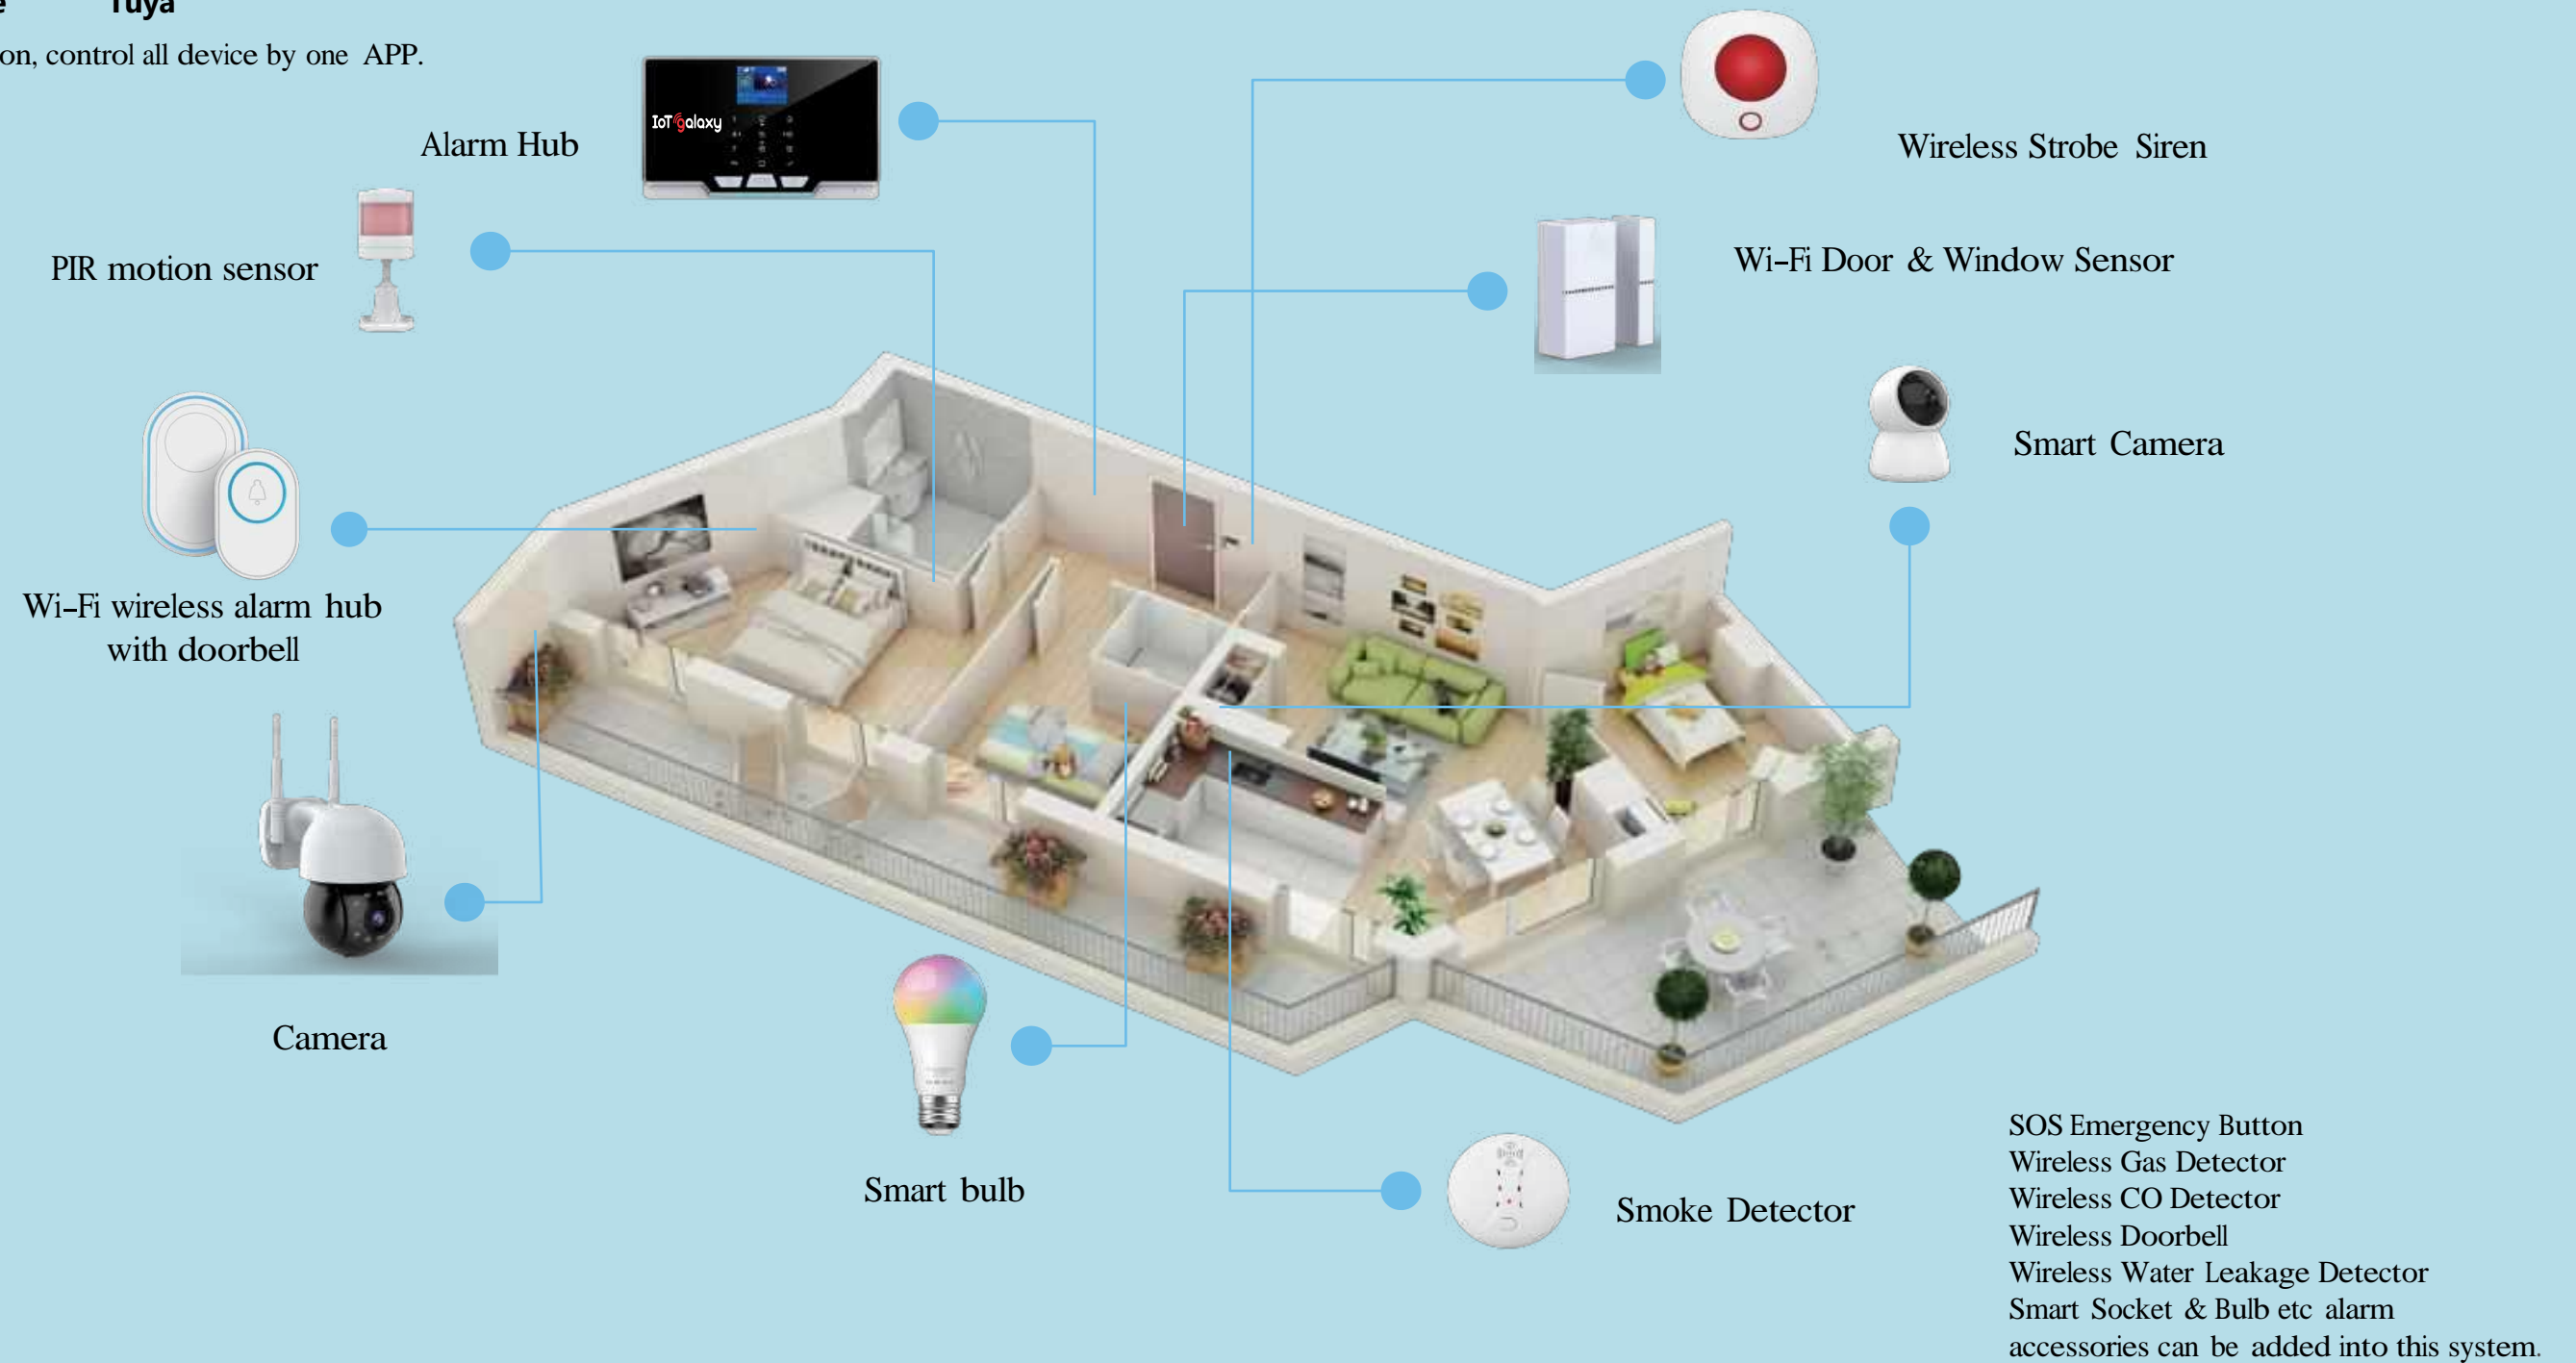

Smart security alarm system

The serial number	Name	Remark
1	Alarm hub	Total home protection — intrusion and motion detection, video surveillance, and remote system arming and control. Working together with the alarm hub, any alarm is triggered, alarm calls and alarm SMS, APP alert notification will be sent to the user's mobile phone.
2	PIR motion sensor	
3	Door sensor	
4	Remote Control	
5	Siren	
6	Wireless Strobe Siren	
7	RFID Card	
8	Smoke Detector	

Remote Control

★ Users can use mobile APP and computer terminal to check and operate the alarm system at anytime and anywhere. No matter how far you go, the home is always in your hand.

Check what you want

Smart Life Tuya

Tuya solution, control all device by one APP.

4G+ WiFi Burglar Alarm System

Specifications

1. Power Supply: Micro USB 110/220VAC to 5V, 1000mA
2. Backup Battery: 3.7V, 500mAh Rechargeable Lithium
3. Battery Consumption: <55mA@normal
4. Siren Output: <500mA
5. Radio Frequency: 433Mhz
6. GSM: 850/900/1800/1900MHz
7. Wi-Fi: IEEE802.11b/g/n
8. Operation Temperature: -10~55°C
9. Product weight: 250g
10. Product size: 179*114.5*21.7mm

Features

- Powered by Tuya APP Timed arm/disarm function. Support
- Door/window unclosed notification arm/disarm function. Support
- 11 kinds of language
- Support external wired siren.
- 100 wireless defense zones, 3 wired defense zones.
- 5 groups preset alarm phone/ SMS numbers & voice prompt
- . Low battery notification in alarm panel, wireless sensors etc.
- support phone/ SMS/ APP remote parameter
- setting /monitoring and accessory management